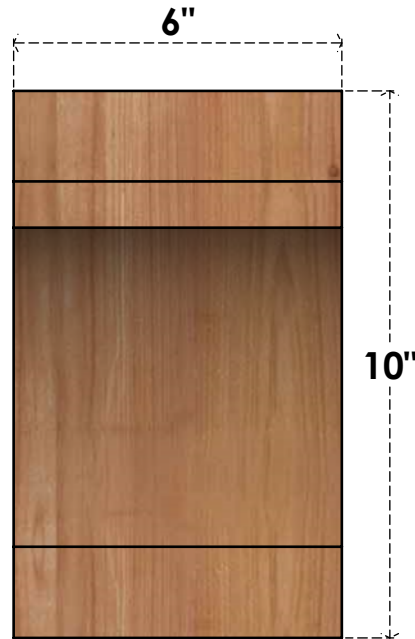

BRC06X10X10MRC00RWR

6"W X 10"D X 10"H MERCED ROUGH SAWN BRACE, WESTERN RED CEDAR

SIDE

FRONT

EKENA MILLWORK
2300 WEST MAIN ST.
CLARKSVILLE, TX 75426
TOLL FREE: 866-607-0453
WWW.EKENAMILLWORK.COM

NOTES

1. INSTALLATION TO BE COMPLETED IN ACCORDANCE WITH MANUFACTURER'S SPECIFICATIONS.
2. DRAWING MAY NOT BE TO SCALE
3. THIS DRAWING IS INTENDED FOR DESIGN AND PLANNING PURPOSES ONLY.
4. ALL INFORMATION CONTAINED HEREIN WAS CURRENT AT THE TIME OF DEVELOPMENT BUT MUST BE REVIEWED AND APPROVED BY THE PRODUCT MANUFACTURER TO BE CONSIDERED ACCURATE.
5. PRODUCTS ARE NOT KILN DRIED. THIS ITEM IS UNIQUE AND WILL CONTAIN THE NATURAL VARIATIONS THAT THE WOOD SPECIES OFFERS. THIS MAY RESULT IN VARIATIONS UP TO 1/4"