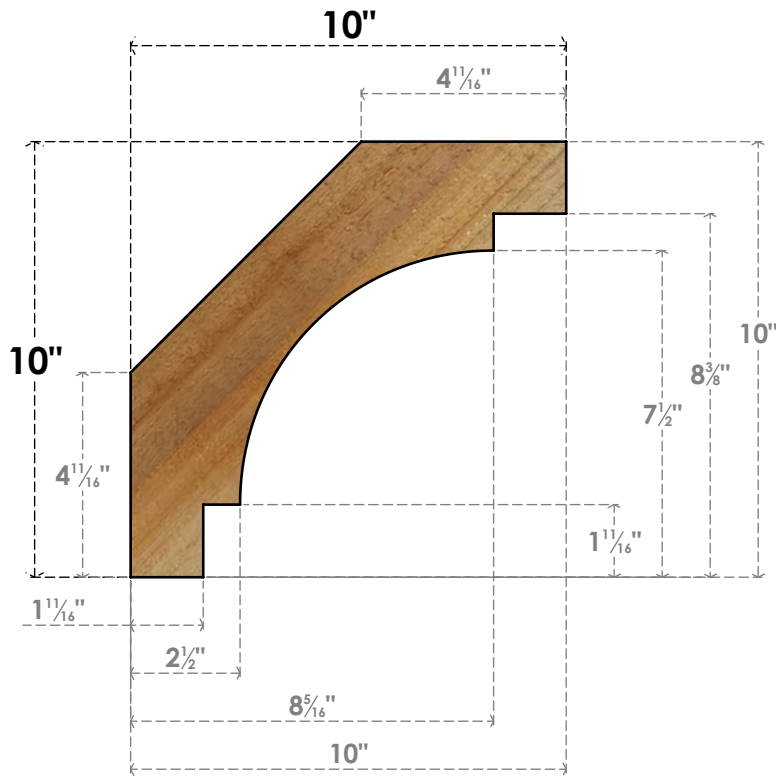

BRC06X10X10MRC00RWR

6"W X 10"D X 10"H MERCED ROUGH SAWN BRACE, WESTERN RED CEDAR

SIDE

FRONT

EKENA MILLWORK
2300 WEST MAIN ST.
CLARKSVILLE, TX 75426
TOLL FREE: 866-607-0453
WWW.EKENAMILLWORK.COM

NOTES

1. INSTALLATION TO BE COMPLETED IN ACCORDANCE WITH MANUFACTURER'S SPECIFICATIONS.
2. DRAWING MAY NOT BE TO SCALE
3. THIS DRAWING IS INTENDED FOR DESIGN AND PLANNING PURPOSES ONLY.
4. ALL INFORMATION CONTAINED HEREIN WAS CURRENT AT THE TIME OF DEVELOPMENT BUT MUST BE REVIEWED AND APPROVED BY THE PRODUCT MANUFACTURER TO BE CONSIDERED ACCURATE.
5. PRODUCTS ARE NOT KILN DRIED. THIS ITEM IS UNIQUE AND WILL CONTAIN THE NATURAL VARIATIONS THAT THE WOOD SPECIES OFFERS. THIS MAY RESULT IN VARIATIONS UP TO 1/4"